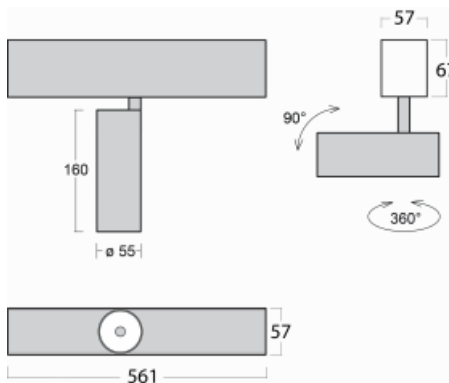

Luminaire

Lina60-S

04S-200S-10GDD/930, S

EPD®

You will appreciate the L-Click system on the Lina60-S luminaire with a direct light distribution, which effectively saves you both time and money. How? The module simply clicks into the profile, so a lot of work is saved during assembly. This solution also prevents the direct touch of the LED technology and lengthens its operating life. The Lina60-S lighting system can be assembled creating endless lines and a big variety of shapes. In addition to great power output, the luminaire also has a great price. It will find its use in commercial, social and public spaces.

Technical drawing

Type of installation	Recessed, Surface, Wall mounted, Suspended
Light distribution	Direct
Luminaire shape	Linear
Colour of the luminaires	Silver
Material	Aluminium
Lifetime	L80/B20 50 000 hours
Warranty	5 years
Description of luminaires	Luminaire recessed/surface/wall mounted/suspended
Dimensions	561 mm × 57 mm × 67 mm
Light source	LED MODUL
Type of optical system	Reflector
Luminous flux*	1200 lm
Colour Temperature	3000 K warm white
Luminous efficacy	88 lm/W
MacAdam Light source	3
Colour rendering index	90
Beam angle	17°
UGR max. X=4H Y=8H, $\rho=70,50,20$	20.8

Curve

Luminaire power input* 13.6 W

Connection of the luminaires DALI

Electrical voltage 220-240V

Frequency 50/60Hz

⊕ CE IP 20

*±10 %

Downloads