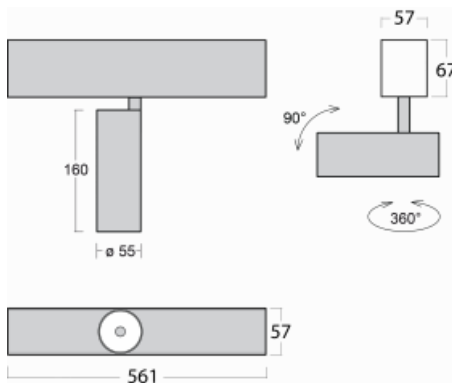

# Lina60-S

04S-200S-10GDD/930, S

You will appreciate the L-Click system on the Lina60-S luminaire with a direct light distribution, which effectively saves you both time and money. How? The module simply clicks into the profile, so a lot of work is saved during assembly. This solution also prevents the direct touch of the LED technology and lengthens its operating life. The Lina60-S lighting system can be assembled creating endless lines and a big variety of shapes. In addition to great power output, the luminaire also has a great price. It will find its use in commercial, social and public spaces.

**Technical drawing**

Type of installation	Recessed, Surface, Wall mounted, Suspended
Light distribution	Direct
Luminaire shape	Linear
Colour of the luminaires	Silver
Material	Aluminium
Lifetime	L80/B20 50 000 hours
Warranty	5 years
Description of luminaires	Luminaire recessed/surface/wall mounted/suspended
Dimensions (l × w × h mm)	561 mm × 57 mm × 67 mm
Light source	LED MODUL
DIR optical system	Reflector
Luminous flux*	1200 lm
Colour Temperature	3000 K warm white
Luminous efficacy	88 lm/W
MacAdam Light source	3
Colour rendering index	90
Beam angle	17°
UGR max. X=4H Y=8H, $\rho=70,50,20$	20.8