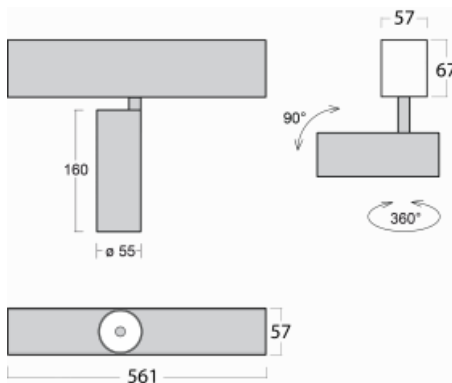

# Lina60-S

04S-200S-10GDD/930, B

EPD®

You will appreciate the L-Click system on the Lina60-S luminaire with a direct light distribution, which effectively saves you both time and money. How? The module simply clicks into the profile, so a lot of work is saved during assembly. This solution also prevents the direct touch of the LED technology and lengthens its operating life. The Lina60-S lighting system can be assembled creating endless lines and a big variety of shapes. In addition to great power output, the luminaire also has a great price. It will find its use in commercial, social and public spaces.

## Technical drawing

Type of installation	Recessed, Surface, Wall mounted, Suspended
Light distribution	Direct
Luminaire shape	Linear
Colour of the luminaires	Black
Material	Aluminium
Lifetime	L80/B20 50 000 hours
Warranty	5 years
Description of luminaires	Luminaire recessed/surface/wall mounted/suspended
Dimensions (l × w × h mm)	561 mm × 57 mm × 67 mm
Light source	LED MODUL
DIR optical system	Reflector
Luminous flux*	1200 lm
Colour Temperature	3000 K warm white
Luminous efficacy	88 lm/W
MacAdam Light source	3
Colour rendering index	90
Beam angle	17°
UGR max. X=4H Y=8H, $\rho=70,50,20$	20.8