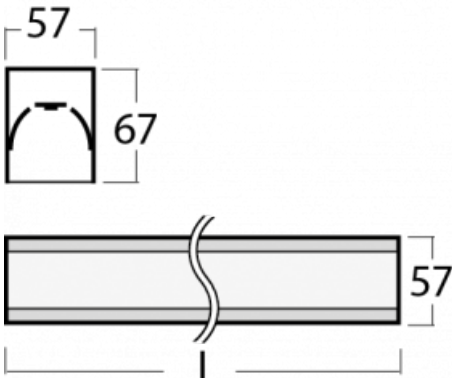

# Lina60-S

04S-200K-80GGTD/840, W

EPD®

You will appreciate the L-Click system on the Lina60-S luminaire with a direct light distribution, which effectively saves you both time and money. How? The module simply clicks into the profile, so a lot of work is saved during assembly. This solution also prevents the direct touch of the LED technology and lengthens its operating life. The Lina60-S lighting system can be assembled creating endless lines and a big variety of shapes. In addition to great power output, the luminaire also has a great price. It will find its use in commercial, social and public spaces.

## Technical drawing

Type of installation	Recessed, Surface, Wall mounted, Suspended, 3 circuit track
Light distribution	Direct
Luminaire shape	Linear
Colour of the luminaires	White
Material	Aluminium
Lifetime	L90/B50 50 000 hours
Warranty	5 years
Description of luminaires	Luminaire recessed/surface/wall mounted/suspended/3 circuit track
Dimensions (l × w × h mm)	4488 mm × 57 mm × 67 mm
Light source	LED MODUL
DIR optical system	Opal diffuser
Luminous flux*	13090 lm
Colour Temperature	4000 K cool white
Luminous efficacy	132 lm/W
MacAdam Light source	2
Colour rendering index	80
UGR max. X=4H Y=8H, ρ=70,50,20	26.6

**00-00355, W**  
cable 5x0,75 2000mm,  
white

**00-00356, W**  
cable 5x0,75 4000mm,  
white

**00-00357, W**  
cable 5x0,75 6000mm,  
white

**00-00363, K**  
cable 5x1,5 2000mm

**00-00364, K**  
cable 5x1,5 4000mm