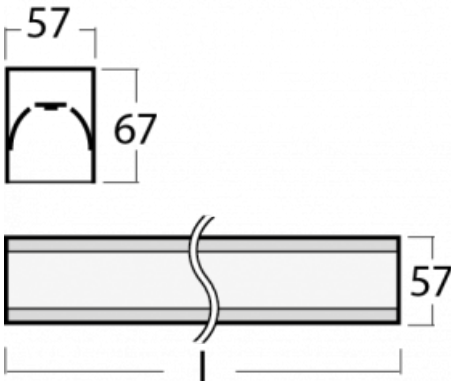

Luminaire

Lina60-S

04S-200K-80GGTD/830, S

You will appreciate the L-Click system on the Lina60-S luminaire with a direct light distribution, which effectively saves you both time and money. How? The module simply clicks into the profile, so a lot of work is saved during assembly. This solution also prevents the direct touch of the LED technology and lengthens its operating life. The Lina60-S lighting system can be assembled creating endless lines and a big variety of shapes. In addition to great power output, the luminaire also has a great price. It will find its use in commercial, social and public spaces.

Technical drawing

Type of installation	Recessed, Surface, Wall mounted, Suspended, 3 circuit track
Light distribution	Direct
Luminaire shape	Linear
Colour of the luminaires	Silver
Material	Aluminium
Lifetime	L90/B50 50 000 hours
Warranty	5 years
Description of luminaires	Luminaire recessed/surface/wall mounted/suspended/3 circuit track
Dimensions (l × w × h mm)	4488 mm × 57 mm × 67 mm
Light source	LED MODUL
DIR optical system	Opal diffuser
Luminous flux*	12470 lm
Colour Temperature	3000 K warm white
Luminous efficacy	126 lm/W
MacAdam Light source	2
Colour rendering index	80
UGR max. X=4H Y=8H, ρ=70,50,20	26.4

Installation instructions

Photos

Accessories

00-00300, N
wire suspension
2000mm

00-00301, N
wire suspension
4000mm

00-00302, N
wire suspension
6000mm

00-00354, K
cable 5x0,75 1000mm,
transparent

00-00355, K
cable 5x0,75 2000mm,
transparent

00-00356, K
cable 5x0,75 4000mm,
transparent

00-00357, K
cable 5x0,75 6000mm,
transparent

00-00363, K
cable 5x1,5 2000mm

00-00364, K
cable 5x1,5 4000mm

00-00365, K
cable 5x1,5 6000mm

00-00366, K
cable 7x0,75 2000mm