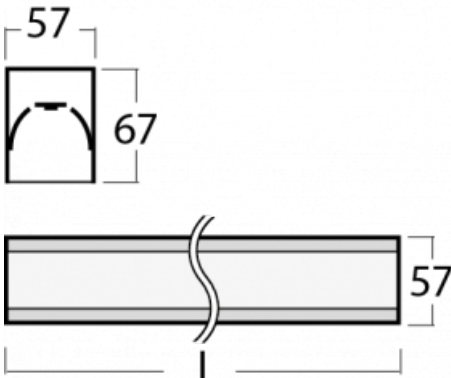

# Lina60-S

04S-200K-80GGM3/840, B

Type of installation	Recessed, Surface, Wall mounted, Suspended, 3 circuit track
Light distribution	Direct
Luminaire shape	Linear
Colour of the luminaires	Black
Material	Aluminium
Lifetime	L90/B50 50 000 hours
Warranty	2 years
Description of luminaires	Luminaire recessed/surface/wall mounted/suspended/3 circuit track
Dimensions (l × w × h mm)	4488 mm × 57 mm × 67 mm
Light source	LED MODUL
DIR optical system	Opal diffuser
Luminous flux*	13090 lm
Colour Temperature	4000 K cool white
Luminous efficacy	132 lm/W
MacAdam Light source	2
Colour rendering index	80
UGR max. X=4H Y=8H, ρ=70,50,20	26.6

You will appreciate the L-Click system on the Lina60-S luminaire with a direct light distribution, which effectively saves you both time and money. How? The module simply clicks into the profile, so a lot of work is saved during assembly. This solution also prevents the direct touch of the LED technology and lengthens its operating life. The Lina60-S lighting system can be assembled creating endless lines and a big variety of shapes. In addition to great power output, the luminaire also has a great price. It will find its use in commercial, social and public spaces.

## Technical drawing