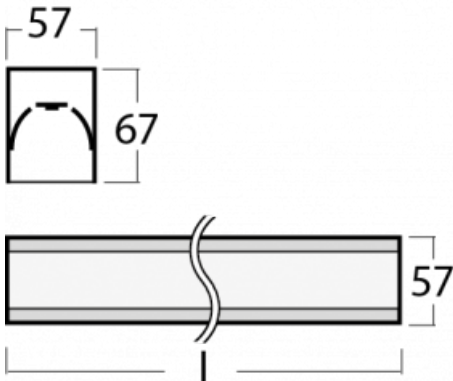

Technical drawing