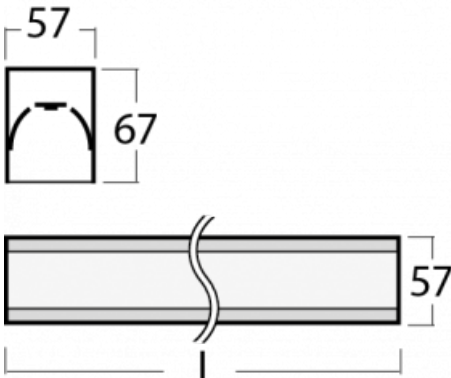

# Lina60-S

04S-200K-80GGE/830, S

**EPD®**

You will appreciate the L-Click system on the Lina60-S luminaire with a direct light distribution, which effectively saves you both time and money. How? The module simply clicks into the profile, so a lot of work is saved during assembly. This solution also prevents the direct touch of the LED technology and lengthens its operating life. The Lina60-S lighting system can be assembled creating endless lines and a big variety of shapes. In addition to great power output, the luminaire also has a great price. It will find its use in commercial, social and public spaces.

**Technical drawing**

Type of installation	Recessed, Surface, Wall mounted, Suspended, 3 circuit track
----------------------	---

Light distribution	Direct
--------------------	--------

Luminaire shape	Linear
-----------------	--------

Description of luminaires	Luminaire recessed/surface/wall mounted/suspended/3 circuit track
---------------------------	---

Dimensions	4488 mm × 57 mm × 67 mm
------------	-------------------------

Weight	12.6 kg
--------	---------