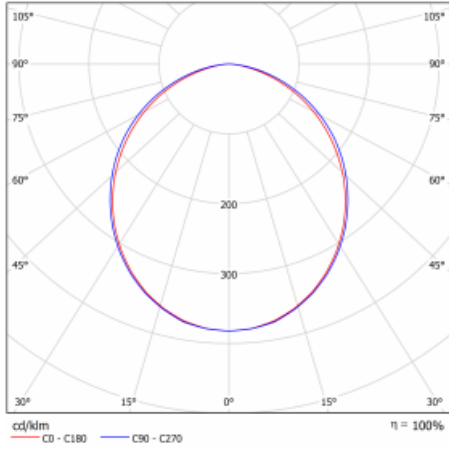

Curve

Luminaire power input* 59.2 W

Connection of the luminaires Other type of dimming

Electrical voltage 220-240V

Frequency 50/60Hz

⊕ CE IP 40

*±10 %