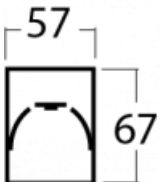

Technical drawing

Type of installation	Recessed, Surface, Wall mounted, Suspended, 3 circuit track
Light distribution	Direct
Luminaire shape	Linear
Colour of the luminaires	White
Material	Aluminium
Lifetime	L90/B50 50 000 hours
Warranty	2 years
Description of luminaires	Luminaire recessed/surface/wall mounted/suspended/3 circuit track
Dimensions (l × w × h mm)	4488 mm × 57 mm × 67 mm
Light source	LED MODUL
DIR optical system	Opal diffuser
Luminous flux*	8430 lm
Colour Temperature	3000 K warm white
Luminous efficacy	142 lm/W
MacAdam Light source	2
Colour rendering index	80
UGR max. X=4H Y=8H, ρ=70,50,20	25

04-21303, W
pendant profile for track
luminaires; l = 1122mm

04-21307, W
pendant profile for track
luminaires; l = 2242mm