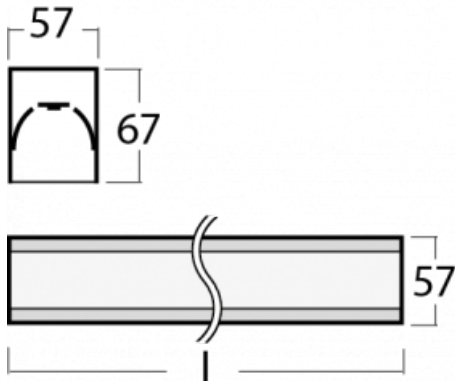

Luminaire

Lina60-S

04S-200K-80GED/830, W

You will appreciate the L-Click system on the Lina60-S luminaire with a direct light distribution, which effectively saves you both time and money. How? The module simply clicks into the profile, so a lot of work is saved during assembly. This solution also prevents the direct touch of the LED technology and lengthens its operating life. The Lina60-S lighting system can be assembled creating endless lines and a big variety of shapes. In addition to great power output, the luminaire also has a great price. It will find its use in commercial, social and public spaces.

Technical drawing

Type of installation	Recessed, Surface, Wall mounted, Suspended, 3 circuit track
Light distribution	Direct
Luminaire shape	Linear
Colour of the luminaires	White
Material	Aluminium
Lifetime	L90/B50 50 000 hours
Warranty	5 years
Description of luminaires	Luminaire recessed/surface/wall mounted/suspended/3 circuit track
Dimensions	4488 mm × 57 mm × 67 mm
Weight	12.6 kg
Light source	LED MODUL
Type of optical system	Opal diffuser
Luminous flux*	8430 lm
Colour Temperature	3000 K warm white
Luminous efficacy	142 lm/W
MacAdam Light source	2
Colour rendering index	80
UGR max. X=4H Y=8H, ρ=70,50,20	25

Curve

Luminaire power input* 59.2 W

Connection of the luminaires DALI

Electrical voltage 220-240V

Frequency 50/60Hz

⊕ CE IP 40

*±10 %

Downloads

00-00356, K
cable 5x0,75 4000mm

00-00357, K
cable 5x0,75 6000mm

00-00363, K
cable 5x1,5 2000mm

00-00364, K
cable 5x1,5 4000mm

00-00365, K
cable 5x1,5 6000mm

00-00366, K
cable 7x0,75 2000mm

00-00367, K
cable 7x0,75 4000mm