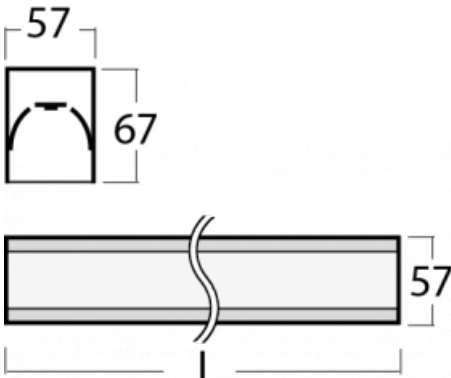

# Lina60-S

04S-200K-60GETD/840, B

You will appreciate the L-Click system on the Lina60-S luminaire with a direct light distribution, which effectively saves you both time and money. How? The module simply clicks into the profile, so a lot of work is saved during assembly. This solution also prevents the direct touch of the LED technology and lengthens its operating life. The Lina60-S lighting system can be assembled creating endless lines and a big variety of shapes. In addition to great power output, the luminaire also has a great price. It will find its use in commercial, social and public spaces.

## Technical drawing

|                                   |   |
|-----------------------------------|---|
| Type of installation              | Recessed, Surface, Wall mounted, Suspended, 3 circuit track       |
| Light distribution                | Direct  |
| Luminaire shape                   | Linear  |
| Colour of the luminaires          | Black   |
| Material                          | Aluminium   |
| Lifetime                          | L90/B50 50 000 hours  |
| Warranty                          | 5 years   |
| Description of luminaires         | Luminaire recessed/surface/wall mounted/suspended/3 circuit track |
| Dimensions (l × w × h mm)         | 3366 mm × 57 mm × 67 mm   |
| Light source                      | LED MODUL   |
| DIR optical system                | Opal diffuser   |
| Luminous flux*                    | 6410 lm   |
| Colour Temperature                | 4000 K cool white   |
| Luminous efficacy                 | 144 lm/W  |
| MacAdam Light source              | 2   |
| Colour rendering index            | 80  |
| UGR max. X=4H<br>Y=8H, ρ=70,50,20 | 25.1  |

**00-00355, B**  
cable 5x0,75 2000mm,  
black

**00-00356, B**  
cable 5x0,75 4000mm,  
black

**00-00357, B**  
cable 5x0,75 6000mm,  
black

**00-00363, K**  
cable 5x1,5 2000mm

**00-00364, K**  
cable 5x1,5 4000mm