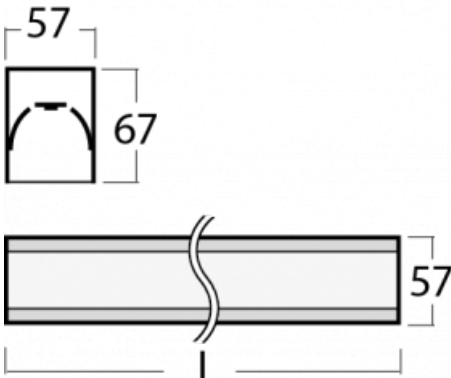

Luminaire

Lina60-S

04S-200K-60GETD/830, W

You will appreciate the L-Click system on the Lina60-S luminaire with a direct light distribution, which effectively saves you both time and money. How? The module simply clicks into the profile, so a lot of work is saved during assembly. This solution also prevents the direct touch of the LED technology and lengthens its operating life. The Lina60-S lighting system can be assembled creating endless lines and a big variety of shapes. In addition to great power output, the luminaire also has a great price. It will find its use in commercial, social and public spaces.

Technical drawing

Type of installation	Recessed, Surface, Wall mounted, Suspended, 3 circuit track
Light distribution	Direct
Luminaire shape	Linear
Colour of the luminaires	White
Material	Aluminium
Lifetime	L90/B50 50 000 hours
Warranty	5 years
Description of luminaires	Luminaire recessed/surface/wall mounted/suspended/3 circuit track
Dimensions (l × w × h mm)	3366 mm × 57 mm × 67 mm
Light source	LED MODUL
DIR optical system	Opal diffuser
Luminous flux*	6100 lm
Colour Temperature	3000 K warm white
Luminous efficacy	137 lm/W
MacAdam Light source	2
Colour rendering index	80
UGR max. X=4H Y=8H, ρ=70,50,20	24.9

Installation instructions

Photos

Accessories

00-00300, N
wire suspension
2000mm

00-00301, N
wire suspension
4000mm

00-00302, N
wire suspension
6000mm

00-00354, W
cable 5x0,75 1000mm,
white

00-00355, W
cable 5x0,75 2000mm,
white

00-00356, W
cable 5x0,75 4000mm,
white

00-00357, W
cable 5x0,75 6000mm,
white

00-00363, K
cable 5x1,5 2000mm

00-00364, K
cable 5x1,5 4000mm

00-00365, K
cable 5x1,5 6000mm

00-00366, K
cable 7x0,75 2000mm

00-00367, K
cable 7x0,75 4000mm