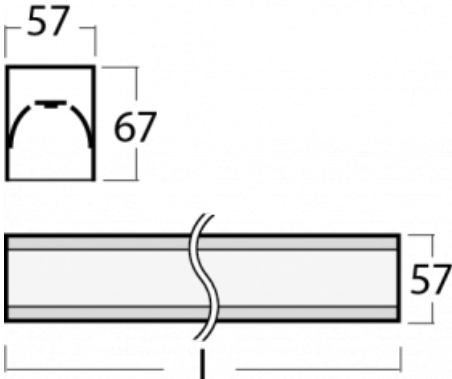

Luminaire

Lina60-S

04S-200K-60GETD/830, W

You will appreciate the L-Click system on the Lina60-S luminaire with a direct light distribution, which effectively saves you both time and money. How? The module simply clicks into the profile, so a lot of work is saved during assembly. This solution also prevents the direct touch of the LED technology and lengthens its operating life. The Lina60-S lighting system can be assembled creating endless lines and a big variety of shapes. In addition to great power output, the luminaire also has a great price. It will find its use in commercial, social and public spaces.

Technical drawing

Type of installation	Recessed, Surface, Wall mounted, Suspended, 3 circuit track
Light distribution	Direct
Luminaire shape	Linear
Colour of the luminaires	White
Material	Aluminium
Lifetime	L90/B50 50 000 hours
Warranty	5 years
Description of luminaires	Luminaire recessed/surface/wall mounted/suspended/3 circuit track
Dimensions	3366 mm × 57 mm × 67 mm
Light source	LED MODUL
Type of optical system	Opal diffuser
Luminous flux*	6100 lm
Colour Temperature	3000 K warm white
Luminous efficacy	137 lm/W
MacAdam Light source	2
Colour rendering index	80
UGR max. X=4H Y=8H, ρ=70,50,20	24.9

Installation instructions

Photos

Accessories

00-00300, N
wire suspension
2000mm

00-00301, N
wire suspension
4000mm

00-00302, N
wire suspension
6000mm

00-00354, K
cable 5x0,75 1000mm

00-00355, K
cable 5x0,75 2000mm

00-00356, K
cable 5x0,75 4000mm

00-00357, K
cable 5x0,75 6000mm

00-00363, K
cable 5x1,5 2000mm

00-00364, K
cable 5x1,5 4000mm

00-00365, K
cable 5x1,5 6000mm

00-00366, K
cable 7x0,75 2000mm

00-00367, K
cable 7x0,75 4000mm