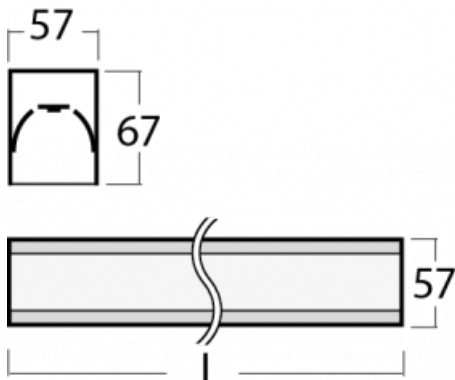

Luminaire

Lina60-S

04S-200K-60GEM/840, B

EPD®

You will appreciate the L-Click system on the Lina60-S luminaire with a direct light distribution, which effectively saves you both time and money. How? The module simply clicks into the profile, so a lot of work is saved during assembly. This solution also prevents the direct touch of the LED technology and lengthens its operating life. The Lina60-S lighting system can be assembled creating endless lines and a big variety of shapes. In addition to great power output, the luminaire also has a great price. It will find its use in commercial, social and public spaces.

Technical drawing

Type of installation	Recessed, Surface, Wall mounted, Suspended, 3 circuit track
----------------------	---

Light distribution	Direct
--------------------	--------

Luminaire shape	Linear
-----------------	--------

Description of luminaires	Luminaire recessed/surface/wall mounted/suspended/3 circuit track
---------------------------	---

Dimensions	3366 mm × 57 mm × 67 mm
------------	-------------------------

Weight	8.6 kg
--------	--------