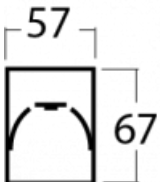

Technical drawing

Type of installation	Recessed, Surface, Wall mounted, Suspended, 3 circuit track

Light distribution	Direct

Luminaire shape	Linear

Colour of the luminaires	Silver

Material	Aluminium

Lifetime	L90/B50 50 000 hours

Warranty	5 years

Description of luminaires	Luminaire recessed/surface/wall mounted/suspended/3 circuit track

Dimensions	2805 mm × 57 mm × 67 mm

Weight	7 kg

Light source	LED MODUL

Type of optical system	Opal diffuser

Luminous flux*	7790 lm

Colour Temperature	3000 K warm white

Luminous efficacy	126 lm/W

MacAdam Light source	2

Colour rendering index	80

UGR max. X=4H Y=8H, ρ=70,50,20	26.4