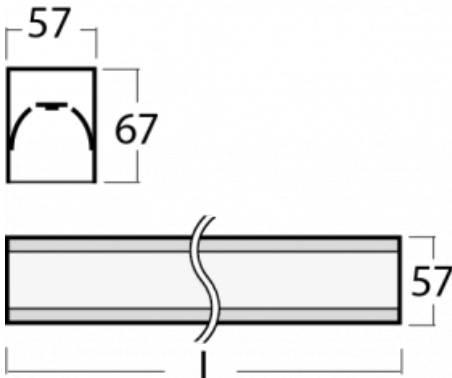

# Lina60-S

04S-200K-50GETD/840, B

Type of installation	Recessed, Surface, Wall mounted, Suspended, 3 circuit track
Light distribution	Direct
Luminaire shape	Linear
Colour of the luminaires	Black
Material	Aluminium
Lifetime	L90/B50 50 000 hours
Warranty	5 years
Description of luminaires	Luminaire recessed/surface/wall mounted/suspended/3 circuit track
Dimensions (l × w × h mm)	2805 mm × 57 mm × 67 mm
Light source	LED MODUL
DIR optical system	Opal diffuser
Luminous flux*	5340 lm
Colour Temperature	4000 K cool white
Luminous efficacy	144 lm/W
MacAdam Light source	2
Colour rendering index	80
UGR max. X=4H Y=8H, ρ=70,50,20	25.1

You will appreciate the L-Click system on the Lina60-S luminaire with a direct light distribution, which effectively saves you both time and money. How? The module simply clicks into the profile, so a lot of work is saved during assembly. This solution also prevents the direct touch of the LED technology and lengthens its operating life. The Lina60-S lighting system can be assembled creating endless lines and a big variety of shapes. In addition to great power output, the luminaire also has a great price. It will find its use in commercial, social and public spaces.

## Technical drawing