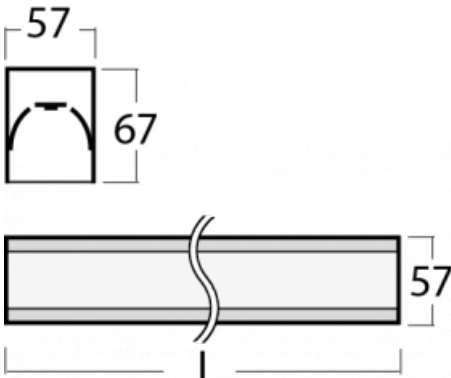

Luminaire

Lina60-S

04S-200K-50GEM3/840, B

You will appreciate the L-Click system on the Lina60-S luminaire with a direct light distribution, which effectively saves you both time and money. How? The module simply clicks into the profile, so a lot of work is saved during assembly. This solution also prevents the direct touch of the LED technology and lengthens its operating life. The Lina60-S lighting system can be assembled creating endless lines and a big variety of shapes. In addition to great power output, the luminaire also has a great price. It will find its use in commercial, social and public spaces.

Technical drawing

Type of installation	Recessed, Surface, Wall mounted, Suspended, 3 circuit track
Light distribution	Direct
Luminaire shape	Linear
Colour of the luminaires	Black
Material	Aluminium
Lifetime	L90/B50 50 000 hours
Warranty	2 years
Description of luminaires	Luminaire recessed/surface/wall mounted/suspended/3 circuit track
Dimensions (l × w × h mm)	2805 mm × 57 mm × 67 mm
Light source	LED MODUL
DIR optical system	Opal diffuser
Luminous flux*	5340 lm
Colour Temperature	4000 K cool white
Luminous efficacy	144 lm/W
MacAdam Light source	2
Colour rendering index	80
UGR max. X=4H Y=8H, ρ=70,50,20	25.1

04-21303, B
pendant profile for track
luminaires; l = 1122mm

04-21307, B
pendant profile for track
luminaires; l = 2242mm