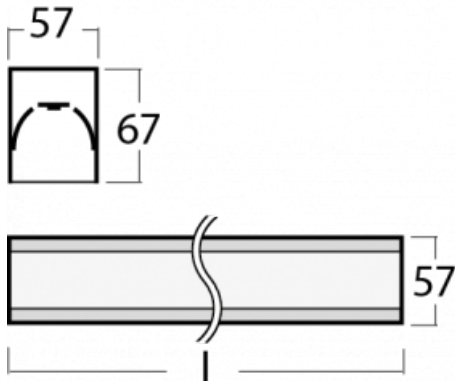

Luminaire

Lina60-S

04S-200K-50GED/830, S

You will appreciate the L-Click system on the Lina60-S luminaire with a direct light distribution, which effectively saves you both time and money. How? The module simply clicks into the profile, so a lot of work is saved during assembly. This solution also prevents the direct touch of the LED technology and lengthens its operating life. The Lina60-S lighting system can be assembled creating endless lines and a big variety of shapes. In addition to great power output, the luminaire also has a great price. It will find its use in commercial, social and public spaces.

Technical drawing

Type of installation	Recessed, Surface, Wall mounted, Suspended, 3 circuit track
Light distribution	Direct
Luminaire shape	Linear
Colour of the luminaires	Silver
Material	Aluminium
Lifetime	L90/B50 50 000 hours
Warranty	5 years
Description of luminaires	Luminaire recessed/surface/wall mounted/suspended/3 circuit track
Dimensions	2805 mm × 57 mm × 67 mm
Light source	LED MODUL
Type of optical system	Opal diffuser
Luminous flux*	5080 lm
Colour Temperature	3000 K warm white
Luminous efficacy	137 lm/W
MacAdam Light source	2
Colour rendering index	80
UGR max. X=4H Y=8H, ρ=70,50,20	24.9

Curve

Luminaire power input* 37 W

Connection of the luminaires DALI

Electrical voltage 220-240V

Frequency 50/60Hz

⊕ CE IP 40

*±10 %

Downloads

00-00356, K
cable 5x0,75 4000mm

00-00357, K
cable 5x0,75 6000mm

00-00363, K
cable 5x1,5 2000mm

00-00364, K
cable 5x1,5 4000mm

00-00365, K
cable 5x1,5 6000mm

00-00366, K
cable 7x0,75 2000mm

00-00367, K
cable 7x0,75 4000mm