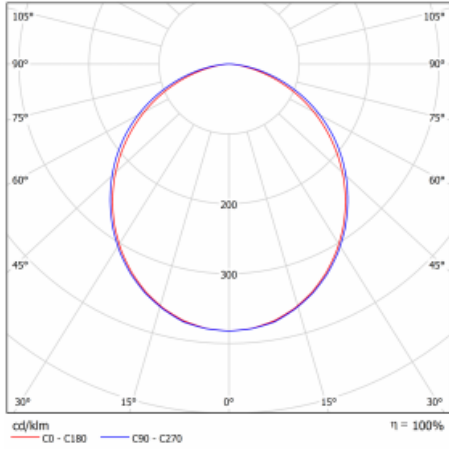

Curve

Luminaire power input* 49.6 W

Connection of the luminaires ON/OFF + 3h emergency

Electrical voltage 220-240V

Frequency 50/60Hz

⊕ CE IP 40

*±10 %