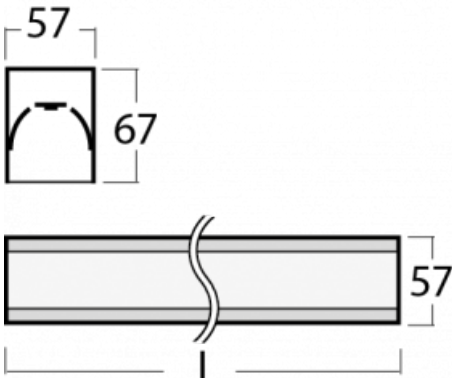

# Lina60-S

04S-200K-40GGM/840, S

EPD®

You will appreciate the L-Click system on the Lina60-S luminaire with a direct light distribution, which effectively saves you both time and money. How? The module simply clicks into the profile, so a lot of work is saved during assembly. This solution also prevents the direct touch of the LED technology and lengthens its operating life. The Lina60-S lighting system can be assembled creating endless lines and a big variety of shapes. In addition to great power output, the luminaire also has a great price. It will find its use in commercial, social and public spaces.

## Technical drawing

Type of installation	Recessed, Surface, Wall mounted, Suspended, 3 circuit track
Light distribution	Direct
Luminaire shape	Linear
Colour of the luminaires	Silver
Material	Aluminium
Lifetime	L90/B50 50 000 hours
Warranty	5 years
Description of luminaires	Luminaire recessed/surface/wall mounted/suspended/3 circuit track
Dimensions	2244 mm × 57 mm × 67 mm
Weight	5.6 kg
Light source	LED MODUL
Type of optical system	Opal diffuser
Luminous flux*	6540 lm
Colour Temperature	4000 K cool white
Luminous efficacy	132 lm/W
MacAdam Light source	2
Colour rendering index	80
UGR max. X=4H Y=8H, ρ=70,50,20	26.6

**04-21303, S**  
pendant profile for track  
luminaires; l = 1122mm

**04-21307, S**  
pendant profile for track  
luminaires; l = 2242mm