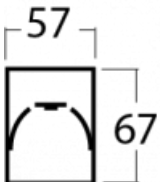

Technical drawing

Type of installation	Recessed, Surface, Wall mounted, Suspended, 3 circuit track

Light distribution	Direct

Luminaire shape	Linear

Colour of the luminaires	Silver

Material	Aluminium

Lifetime	L90/B50 50 000 hours

Warranty	2 years

Description of luminaires	Luminaire recessed/surface/wall mounted/suspended/3 circuit track

Dimensions (l × w × h mm)	2244 mm × 57 mm × 67 mm

Weight	5.6 kg

Light source	LED MODUL

DIR optical system	Opal diffuser

Luminous flux*	6540 lm

Colour Temperature	4000 K cool white

Luminous efficacy	132 lm/W

MacAdam Light source	2

Colour rendering index	80

UGR max. X=4H Y=8H, ρ=70,50,20	26.6