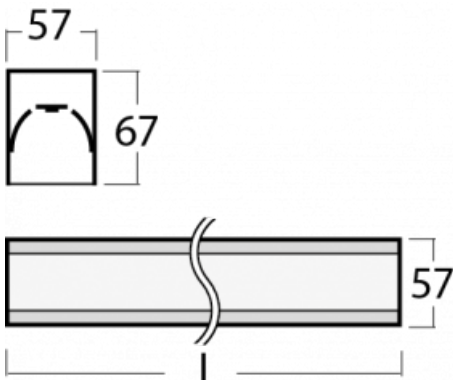

Luminaire

Lina60-S

04S-200K-40GEM/830, S

EPD®

You will appreciate the L-Click system on the Lina60-S luminaire with a direct light distribution, which effectively saves you both time and money. How? The module simply clicks into the profile, so a lot of work is saved during assembly. This solution also prevents the direct touch of the LED technology and lengthens its operating life. The Lina60-S lighting system can be assembled creating endless lines and a big variety of shapes. In addition to great power output, the luminaire also has a great price. It will find its use in commercial, social and public spaces.

Technical drawing

Type of installation	Recessed, Surface, Wall mounted, Suspended, 3 circuit track
----------------------	---

Light distribution	Direct
--------------------	--------

Luminaire shape	Linear
-----------------	--------

Description of luminaires	Luminaire recessed/surface/wall mounted/suspended/3 circuit track
---------------------------	---

Dimensions	2244 mm × 57 mm × 67 mm
------------	-------------------------

Weight	5.5 kg
--------	--------