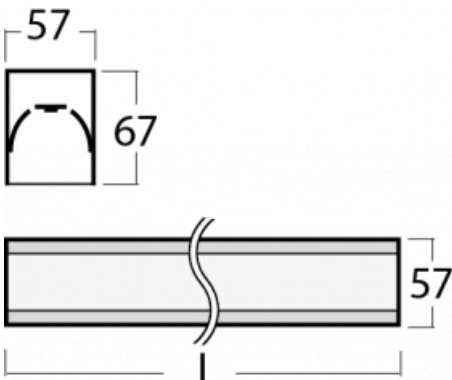

# Lina60-S

04S-200K-40GEE/830, S

EPD®

You will appreciate the L-Click system on the Lina60-S luminaire with a direct light distribution, which effectively saves you both time and money. How? The module simply clicks into the profile, so a lot of work is saved during assembly. This solution also prevents the direct touch of the LED technology and lengthens its operating life. The Lina60-S lighting system can be assembled creating endless lines and a big variety of shapes. In addition to great power output, the luminaire also has a great price. It will find its use in commercial, social and public spaces.

## Technical drawing

Type of installation	Recessed, Surface, Wall mounted, Suspended, 3 circuit track
----------------------	---

Light distribution	Direct
--------------------	--------

Luminaire shape	Linear
-----------------	--------

Description of luminaires	Luminaire recessed/surface/wall mounted/suspended/3 circuit track
---------------------------	---

Dimensions	2244 mm × 57 mm × 67 mm
------------	-------------------------

Weight	5.2 kg
--------	--------