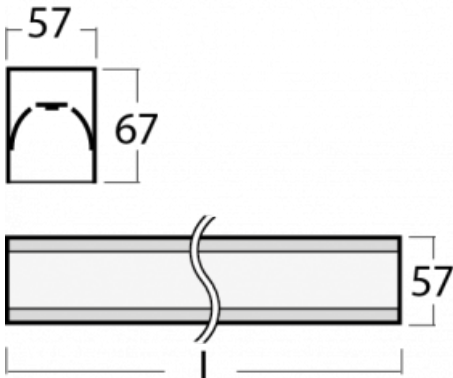

Luminaire

Lina60-S

04S-200K-40GEE/830, B

EPD®

You will appreciate the L-Click system on the Lina60-S luminaire with a direct light distribution, which effectively saves you both time and money. How? The module simply clicks into the profile, so a lot of work is saved during assembly. This solution also prevents the direct touch of the LED technology and lengthens its operating life. The Lina60-S lighting system can be assembled creating endless lines and a big variety of shapes. In addition to great power output, the luminaire also has a great price. It will find its use in commercial, social and public spaces.

Technical drawing

Type of installation	Recessed, Surface, Wall mounted, Suspended, 3 circuit track
Light distribution	Direct
Luminaire shape	Linear
Colour of the luminaires	Black
Material	Aluminium
Lifetime	L90/B50 50 000 hours
Warranty	5 years
Description of luminaires	Luminaire recessed/surface/wall mounted/suspended/3 circuit track
Dimensions	2244 mm × 57 mm × 67 mm
Weight	5.6 kg
Light source	LED MODUL
Type of optical system	Opal diffuser
Luminous flux*	4060 lm
Colour Temperature	3000 K warm white
Luminous efficacy	137 lm/W
MacAdam Light source	2
Colour rendering index	80
UGR max. X=4H Y=8H, ρ=70,50,20	24.9

04-21303, B
pendant profile for track
luminaires; l = 1122mm

04-21307, B
pendant profile for track
luminaires; l = 2242mm