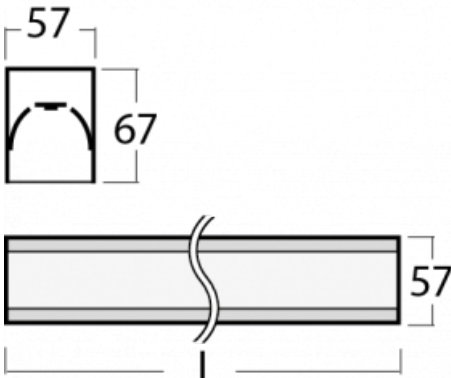

# Lina60-S

04S-200K-40GED/840, W

You will appreciate the L-Click system on the Lina60-S luminaire with a direct light distribution, which effectively saves you both time and money. How? The module simply clicks into the profile, so a lot of work is saved during assembly. This solution also prevents the direct touch of the LED technology and lengthens its operating life. The Lina60-S lighting system can be assembled creating endless lines and a big variety of shapes. In addition to great power output, the luminaire also has a great price. It will find its use in commercial, social and public spaces.

## Technical drawing

Type of installation	Recessed, Surface, Wall mounted, Suspended, 3 circuit track
Light distribution	Direct
Luminaire shape	Linear
Colour of the luminaires	White
Material	Aluminium
Lifetime	L90/B50 50 000 hours
Warranty	5 years
Description of luminaires	Luminaire recessed/surface/wall mounted/suspended/3 circuit track
Dimensions (l × w × h mm)	2244 mm × 57 mm × 67 mm
Weight	5.3 kg
Light source	LED MODUL
DIR optical system	Opal diffuser
Luminous flux*	4270 lm
Colour Temperature	4000 K cool white
Luminous efficacy	144 lm/W
MacAdam Light source	2
Colour rendering index	80
UGR max. X=4H Y=8H, ρ=70,50,20	25.1

**00-00355, W**  
cable 5x0,75 2000mm,  
white

**00-00356, W**  
cable 5x0,75 4000mm,  
white

**00-00357, W**  
cable 5x0,75 6000mm,  
white

**00-00363, K**  
cable 5x1,5 2000mm

**00-00364, K**  
cable 5x1,5 4000mm