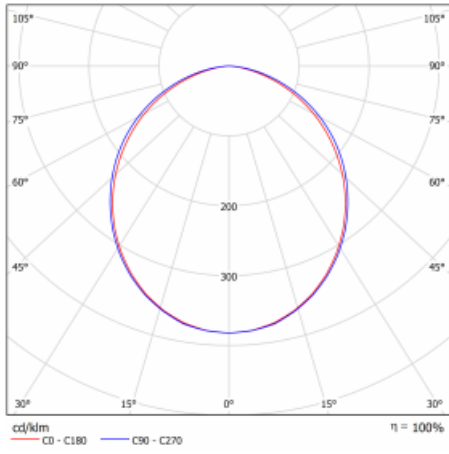

Curve

Luminaire power input* 43.4 W

Connection of the luminaires Other type of dimming

Electrical voltage 220-240V

Frequency 50/60Hz

⊕ CE IP 40

*±10 %