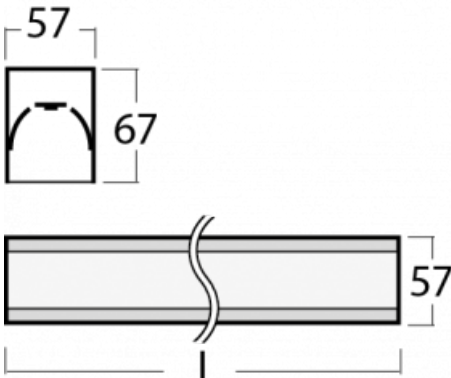

# Lina60-S

04S-200K-35GGM3/840, S

Type of installation	Recessed, Surface, Wall mounted, Suspended, 3 circuit track
Light distribution	Direct
Luminaire shape	Linear
Colour of the luminaires	Silver
Material	Aluminium
Lifetime	L90/B50 50 000 hours
Warranty	2 years
Description of luminaires	Luminaire recessed/surface/wall mounted/suspended/3 circuit track
Dimensions (l × w × h mm)	1964 mm × 57 mm × 67 mm
Light source	LED MODUL
DIR optical system	Opal diffuser
Luminous flux*	5720 lm
Colour Temperature	4000 K cool white
Luminous efficacy	132 lm/W
MacAdam Light source	2
Colour rendering index	80
UGR max. X=4H Y=8H, ρ=70,50,20	26.5

You will appreciate the L-Click system on the Lina60-S luminaire with a direct light distribution, which effectively saves you both time and money. How? The module simply clicks into the profile, so a lot of work is saved during assembly. This solution also prevents the direct touch of the LED technology and lengthens its operating life. The Lina60-S lighting system can be assembled creating endless lines and a big variety of shapes. In addition to great power output, the luminaire also has a great price. It will find its use in commercial, social and public spaces.

## Technical drawing

**04-20900, F**  
bracket for installation  
of suspended type of  
profile as recessed  
trimless

**04-21303, S**  
pendant profile for track  
luminaires; l = 1122mm

**04-21307, S**  
pendant profile for track  
luminaires; l = 2242mm