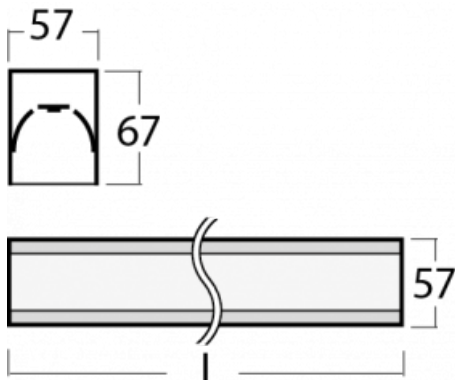

# Lina60-S

04S-200K-35GGM/830, B

**EPD®**

You will appreciate the L-Click system on the Lina60-S luminaire with a direct light distribution, which effectively saves you both time and money. How? The module simply clicks into the profile, so a lot of work is saved during assembly. This solution also prevents the direct touch of the LED technology and lengthens its operating life. The Lina60-S lighting system can be assembled creating endless lines and a big variety of shapes. In addition to great power output, the luminaire also has a great price. It will find its use in commercial, social and public spaces.

**Technical drawing**

Type of installation	Recessed, Surface, Wall mounted, Suspended, 3 circuit track
----------------------	---

Light distribution	Direct
--------------------	--------

Luminaire shape	Linear
-----------------	--------

Description of luminaires	Luminaire recessed/surface/wall mounted/suspended/3 circuit track
---------------------------	---

Dimensions	1964 mm × 57 mm × 67 mm
------------	-------------------------

Weight	5 kg
--------	------

**04-21303, B**  
pendant profile for track  
luminaires; l = 1122mm

**04-21307, B**  
pendant profile for track  
luminaires; l = 2242mm