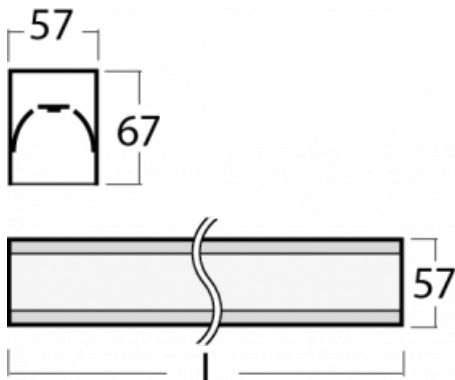

Luminaire

Lina60-S

04S-200K-35GGD/830, W

You will appreciate the L-Click system on the Lina60-S luminaire with a direct light distribution, which effectively saves you both time and money. How? The module simply clicks into the profile, so a lot of work is saved during assembly. This solution also prevents the direct touch of the LED technology and lengthens its operating life. The Lina60-S lighting system can be assembled creating endless lines and a big variety of shapes. In addition to great power output, the luminaire also has a great price. It will find its use in commercial, social and public spaces.

Technical drawing

Type of installation	Recessed, Surface, Wall mounted, Suspended, 3 circuit track
Light distribution	Direct
Luminaire shape	Linear
Colour of the luminaires	White
Material	Aluminium
Lifetime	L90/B50 50 000 hours
Warranty	5 years
Description of luminaires	Luminaire recessed/surface/wall mounted/suspended/3 circuit track
Dimensions (l × w × h mm)	1964 mm × 57 mm × 67 mm
Weight	4.7 kg
Light source	LED MODUL
DIR optical system	Opal diffuser
Luminous flux*	5450 lm
Colour Temperature	3000 K warm white
Luminous efficacy	126 lm/W
MacAdam Light source	2
Colour rendering index	80
UGR max. X=4H Y=8H, ρ=70,50,20	26.4

Installation instructions

Photos

Accessories

00-00300, N
wire suspension
2000mm

00-00301, N
wire suspension
4000mm

00-00302, N
wire suspension
6000mm

00-00354, W
cable 5x0,75 1000mm,
white

00-00355, W
cable 5x0,75 2000mm,
white

00-00356, W
cable 5x0,75 4000mm,
white

00-00357, W
cable 5x0,75 6000mm,
white

00-00363, K
cable 5x1,5 2000mm

00-00364, K
cable 5x1,5 4000mm

00-00365, K
cable 5x1,5 6000mm

00-00366, K
cable 7x0,75 2000mm

00-00367, K
cable 7x0,75 4000mm