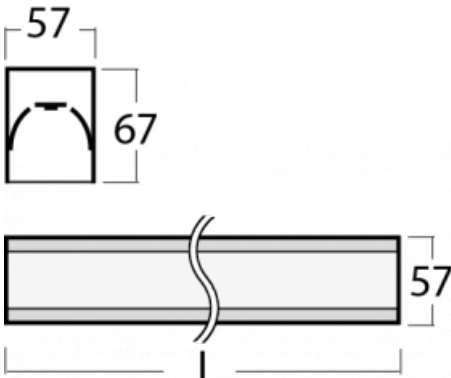

Luminaire

Lina60-S

04S-200K-35GGD/830, S

You will appreciate the L-Click system on the Lina60-S luminaire with a direct light distribution, which effectively saves you both time and money. How? The module simply clicks into the profile, so a lot of work is saved during assembly. This solution also prevents the direct touch of the LED technology and lengthens its operating life. The Lina60-S lighting system can be assembled creating endless lines and a big variety of shapes. In addition to great power output, the luminaire also has a great price. It will find its use in commercial, social and public spaces.

Technical drawing

Type of installation	Recessed, Surface, Wall mounted, Suspended, 3 circuit track
Light distribution	Direct
Luminaire shape	Linear
Colour of the luminaires	Silver
Material	Aluminium
Lifetime	L90/B50 50 000 hours
Warranty	5 years
Description of luminaires	Luminaire recessed/surface/wall mounted/suspended/3 circuit track
Dimensions (l × w × h mm)	1964 mm × 57 mm × 67 mm
Weight	4.7 kg
Light source	LED MODUL
DIR optical system	Opal diffuser
Luminous flux*	5450 lm
Colour Temperature	3000 K warm white
Luminous efficacy	126 lm/W
MacAdam Light source	2
Colour rendering index	80
UGR max. X=4H Y=8H, ρ=70,50,20	26.4

Curve

Luminaire power input* 43.4 W

Connection of the luminaires DALI

Electrical voltage 220-240V

Frequency 50/60Hz

⊕ CE IP 40

*±10 %

Downloads

00-00356, K
cable 5x0,75 4000mm,
transparent

00-00357, K
cable 5x0,75 6000mm,
transparent

00-00363, K
cable 5x1,5 2000mm

00-00364, K
cable 5x1,5 4000mm

00-00365, K
cable 5x1,5 6000mm

00-00366, K
cable 7x0,75 2000mm