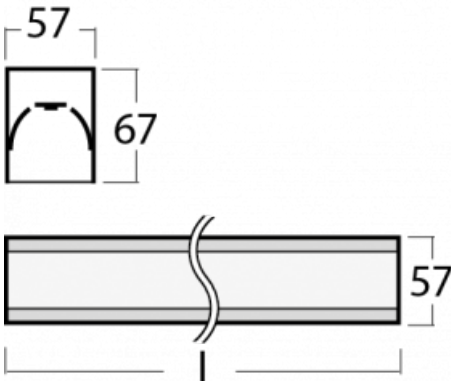

Luminaire

Lina60-S

04S-200K-35GETD/830, S

You will appreciate the L-Click system on the Lina60-S luminaire with a direct light distribution, which effectively saves you both time and money. How? The module simply clicks into the profile, so a lot of work is saved during assembly. This solution also prevents the direct touch of the LED technology and lengthens its operating life. The Lina60-S lighting system can be assembled creating endless lines and a big variety of shapes. In addition to great power output, the luminaire also has a great price. It will find its use in commercial, social and public spaces.

Technical drawing

Type of installation	Recessed, Surface, Wall mounted, Suspended, 3 circuit track
Light distribution	Direct
Luminaire shape	Linear
Colour of the luminaires	Silver
Material	Aluminium
Lifetime	L90/B50 50 000 hours
Warranty	5 years
Description of luminaires	Luminaire recessed/surface/wall mounted/suspended/3 circuit track
Dimensions (l × w × h mm)	1964 mm × 57 mm × 67 mm
Weight	10.5 kg
Light source	LED MODUL
DIR optical system	Opal diffuser
Luminous flux*	3560 lm
Colour Temperature	3000 K warm white
Luminous efficacy	137 lm/W
MacAdam Light source	2
Colour rendering index	80
UGR max. X=4H Y=8H, ρ=70,50,20	24.9

Installation instructions

Photos

Accessories

00-00300, N
wire suspension
2000mm

00-00301, N
wire suspension
4000mm

00-00302, N
wire suspension
6000mm

00-00354, K
cable 5x0,75 1000mm,
transparent

00-00355, K
cable 5x0,75 2000mm,
transparent

00-00356, K
cable 5x0,75 4000mm,
transparent

00-00357, K
cable 5x0,75 6000mm,
transparent

00-00363, K
cable 5x1,5 2000mm

00-00364, K
cable 5x1,5 4000mm

00-00365, K
cable 5x1,5 6000mm

00-00366, K
cable 7x0,75 2000mm