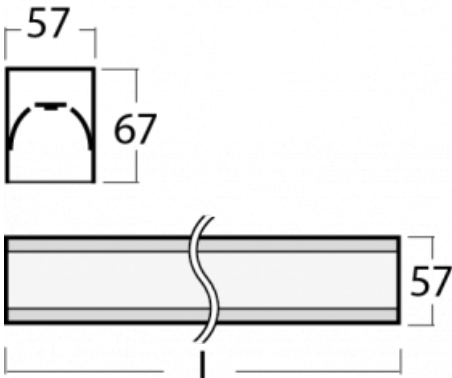

# Lina60-S

04S-200K-35GEE/840, W

EPD®

You will appreciate the L-Click system on the Lina60-S luminaire with a direct light distribution, which effectively saves you both time and money. How? The module simply clicks into the profile, so a lot of work is saved during assembly. This solution also prevents the direct touch of the LED technology and lengthens its operating life. The Lina60-S lighting system can be assembled creating endless lines and a big variety of shapes. In addition to great power output, the luminaire also has a great price. It will find its use in commercial, social and public spaces.

## Technical drawing

Type of installation	Recessed, Surface, Wall mounted, Suspended, 3 circuit track
Light distribution	Direct
Luminaire shape	Linear
Colour of the luminaires	White
Material	Aluminium
Lifetime	L90/B50 50 000 hours
Warranty	5 years
Description of luminaires	Luminaire recessed/surface/wall mounted/suspended/3 circuit track
Dimensions (l × w × h mm)	1964 mm × 57 mm × 67 mm
Weight	4.8 kg
Light source	LED MODUL
DIR optical system	Opal diffuser
Luminous flux*	3740 lm
Colour Temperature	4000 K cool white
Luminous efficacy	144 lm/W
MacAdam Light source	2
Colour rendering index	80
UGR max. X=4H Y=8H, ρ=70,50,20	25.1

**00-00352, W**  
cable 3x0,75 2000mm,  
white

**00-00358, W**  
cable 3x0,75 4000mm,  
white

**00-00360, W**  
cable 3x0,75 6000mm,  
white

**00-00363, K**  
cable 5x1,5 2000mm

**00-00364, K**  
cable 5x1,5 4000mm

**04-20900, F**  
bracket for installation  
of suspended type of  
profile as recessed  
trimless

**04-21303, W**  
pendant profile for track  
luminaires; l = 1122mm

**04-21307, W**  
pendant profile for track  
luminaires; l = 2242mm