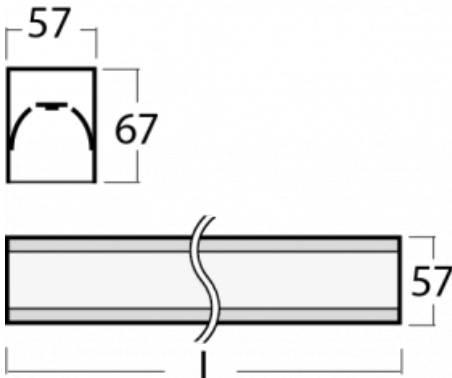

Luminaire

Lina60-S

04S-200K-35GEE/840, S

Type of installation	Recessed, Surface, Wall mounted, Suspended, 3 circuit track
Light distribution	Direct
Luminaire shape	Linear
Colour of the luminaires	Silver
Material	Aluminium
Lifetime	L90/B50 50 000 hours
Warranty	5 years
Description of luminaires	Luminaire recessed/surface/wall mounted/suspended/3 circuit track
Dimensions (l × w × h mm)	1964 mm × 57 mm × 67 mm
Weight	4.8 kg
Light source	LED MODUL
DIR optical system	Opal diffuser
Luminous flux*	3740 lm
Colour Temperature	4000 K cool white
Luminous efficacy	144 lm/W
MacAdam Light source	2
Colour rendering index	80
UGR max. X=4H Y=8H, ρ=70,50,20	25.1

You will appreciate the L-Click system on the Lina60-S luminaire with a direct light distribution, which effectively saves you both time and money. How? The module simply clicks into the profile, so a lot of work is saved during assembly. This solution also prevents the direct touch of the LED technology and lengthens its operating life. The Lina60-S lighting system can be assembled creating endless lines and a big variety of shapes. In addition to great power output, the luminaire also has a great price. It will find its use in commercial, social and public spaces.

Technical drawing

Curve

Luminaire power input* 25.9 W

Connection of the luminaires ON/OFF

Electrical voltage 220-240V

Frequency 50/60Hz

⊕ CE IP 40

*±10 %

04-21303, S
pendant profile for track
luminaires; l = 1122mm

04-21307, S
pendant profile for track
luminaires; l = 2242mm