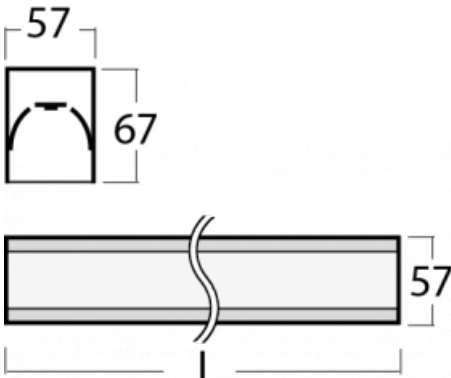

# Lina60-S

04S-200K-35GEE/830, W

You will appreciate the L-Click system on the Lina60-S luminaire with a direct light distribution, which effectively saves you both time and money. How? The module simply clicks into the profile, so a lot of work is saved during assembly. This solution also prevents the direct touch of the LED technology and lengthens its operating life. The Lina60-S lighting system can be assembled creating endless lines and a big variety of shapes. In addition to great power output, the luminaire also has a great price. It will find its use in commercial, social and public spaces.

## Technical drawing

Type of installation	Recessed, Surface, Wall mounted, Suspended, 3 circuit track
Light distribution	Direct
Luminaire shape	Linear
Colour of the luminaires	White
Material	Aluminium
Lifetime	L90/B50 50 000 hours
Warranty	5 years
Description of luminaires	Luminaire recessed/surface/wall mounted/suspended/3 circuit track
Dimensions (l × w × h mm)	1964 mm × 57 mm × 67 mm
Weight	4.8 kg
Light source	LED MODUL
DIR optical system	Opal diffuser
Luminous flux*	3560 lm
Colour Temperature	3000 K warm white
Luminous efficacy	137 lm/W
MacAdam Light source	2
Colour rendering index	80
UGR max. X=4H Y=8H, ρ=70,50,20	24.9

**00-00352, W**  
cable 3x0,75 2000mm,  
white

**00-00358, W**  
cable 3x0,75 4000mm,  
white

**00-00360, W**  
cable 3x0,75 6000mm,  
white

**00-00363, K**  
cable 5x1,5 2000mm

**00-00364, K**  
cable 5x1,5 4000mm

**04-20900, F**  
bracket for installation  
of suspended type of  
profile as recessed  
trimless

**04-21303, W**  
pendant profile for track  
luminaires; l = 1122mm

**04-21307, W**  
pendant profile for track  
luminaires; l = 2242mm