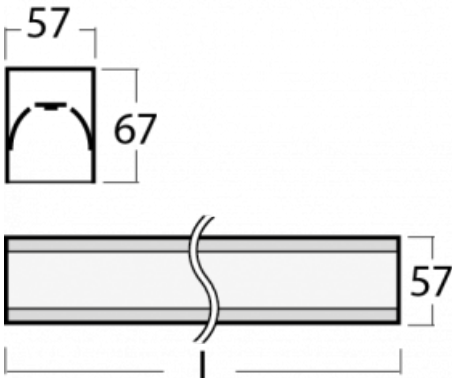

Luminaire

Lina60-S

04S-200K-35GEE/830, S

You will appreciate the L-Click system on the Lina60-S luminaire with a direct light distribution, which effectively saves you both time and money. How? The module simply clicks into the profile, so a lot of work is saved during assembly. This solution also prevents the direct touch of the LED technology and lengthens its operating life. The Lina60-S lighting system can be assembled creating endless lines and a big variety of shapes. In addition to great power output, the luminaire also has a great price. It will find its use in commercial, social and public spaces.

Technical drawing

Type of installation	Recessed, Surface, Wall mounted, Suspended, 3 circuit track
Light distribution	Direct
Luminaire shape	Linear
Colour of the luminaires	Silver
Material	Aluminium
Lifetime	L90/B50 50 000 hours
Warranty	5 years
Description of luminaires	Luminaire recessed/surface/wall mounted/suspended/3 circuit track
Dimensions (l × w × h mm)	1964 mm × 57 mm × 67 mm
Weight	4.8 kg
Light source	LED MODUL
DIR optical system	Opal diffuser
Luminous flux*	3560 lm
Colour Temperature	3000 K warm white
Luminous efficacy	137 lm/W
MacAdam Light source	2
Colour rendering index	80
UGR max. X=4H Y=8H, ρ=70,50,20	24.9

00-00358, K
cable 3x0,75 4000mm,
transparent

00-00360, K
cable 3x0,75 6000mm,
transparent

00-00363, K
cable 5x1,5 2000mm

00-00364, K
cable 5x1,5 4000mm

00-00365, K
cable 5x1,5 6000mm

00-00370, S
ceiling cup 80x80x32mm

04-21303, S
pendant profile for track
luminaires; l = 1122mm

04-21307, S
pendant profile for track
luminaires; l = 2242mm