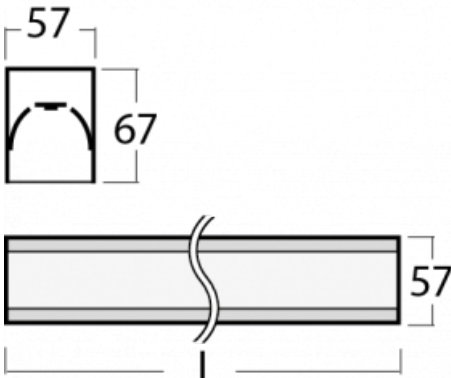

Luminaire

Lina60-S

04S-200K-35GED/840, W

You will appreciate the L-Click system on the Lina60-S luminaire with a direct light distribution, which effectively saves you both time and money. How? The module simply clicks into the profile, so a lot of work is saved during assembly. This solution also prevents the direct touch of the LED technology and lengthens its operating life. The Lina60-S lighting system can be assembled creating endless lines and a big variety of shapes. In addition to great power output, the luminaire also has a great price. It will find its use in commercial, social and public spaces.

Technical drawing

Type of installation	Recessed, Surface, Wall mounted, Suspended, 3 circuit track
Light distribution	Direct
Luminaire shape	Linear
Colour of the luminaires	White
Material	Aluminium
Lifetime	L90/B50 50 000 hours
Warranty	5 years
Description of luminaires	Luminaire recessed/surface/wall mounted/suspended/3 circuit track
Dimensions (l × w × h mm)	1964 mm × 57 mm × 67 mm
Weight	4.5 kg
Light source	LED MODUL
DIR optical system	Opal diffuser
Luminous flux*	3740 lm
Colour Temperature	4000 K cool white
Luminous efficacy	144 lm/W
MacAdam Light source	2
Colour rendering index	80
UGR max. X=4H Y=8H, ρ=70,50,20	25.1

Installation instructions

Photos

Accessories

00-00300, N
wire suspension
2000mm

00-00301, N
wire suspension
4000mm

00-00302, N
wire suspension
6000mm

00-00354, W
cable 5x0,75 1000mm,
white

00-00355, W
cable 5x0,75 2000mm,
white

00-00356, W
cable 5x0,75 4000mm,
white

00-00357, W
cable 5x0,75 6000mm,
white

00-00363, K
cable 5x1,5 2000mm

00-00364, K
cable 5x1,5 4000mm

00-00365, K
cable 5x1,5 6000mm

00-00366, K
cable 7x0,75 2000mm

00-00367, K
cable 7x0,75 4000mm