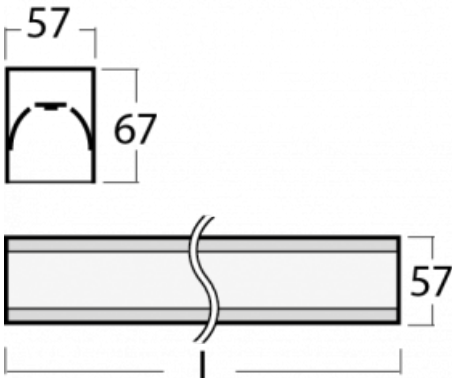

Luminaire

Lina60-S

04S-200K-35GED/840, S

You will appreciate the L-Click system on the Lina60-S luminaire with a direct light distribution, which effectively saves you both time and money. How? The module simply clicks into the profile, so a lot of work is saved during assembly. This solution also prevents the direct touch of the LED technology and lengthens its operating life. The Lina60-S lighting system can be assembled creating endless lines and a big variety of shapes. In addition to great power output, the luminaire also has a great price. It will find its use in commercial, social and public spaces.

Technical drawing

Type of installation	Recessed, Surface, Wall mounted, Suspended, 3 circuit track
Light distribution	Direct
Luminaire shape	Linear
Colour of the luminaires	Silver
Material	Aluminium
Lifetime	L90/B50 50 000 hours
Warranty	5 years
Description of luminaires	Luminaire recessed/surface/wall mounted/suspended/3 circuit track
Dimensions (l × w × h mm)	1964 mm × 57 mm × 67 mm
Weight	4.5 kg
Light source	LED MODUL
DIR optical system	Opal diffuser
Luminous flux*	3740 lm
Colour Temperature	4000 K cool white
Luminous efficacy	144 lm/W
MacAdam Light source	2
Colour rendering index	80
UGR max. X=4H Y=8H, ρ=70,50,20	25.1

Curve

Luminaire power input* 25.9 W

Connection of the luminaires DALI

Electrical voltage 220-240V

Frequency 50/60Hz

⊕ CE IP 40

*±10 %

Downloads

00-00356, K
cable 5x0,75 4000mm,
transparent

00-00357, K
cable 5x0,75 6000mm,
transparent

00-00363, K
cable 5x1,5 2000mm

00-00364, K
cable 5x1,5 4000mm

00-00365, K
cable 5x1,5 6000mm

00-00366, K
cable 7x0,75 2000mm