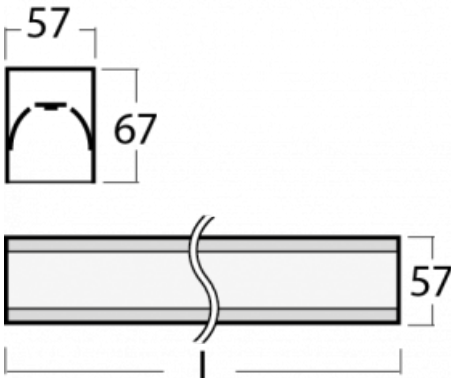

Luminaire

Lina60-S

04S-200K-35GED/830, W

Type of installation	Recessed, Surface, Wall mounted, Suspended, 3 circuit track
Light distribution	Direct
Luminaire shape	Linear
Colour of the luminaires	White
Material	Aluminium
Lifetime	L90/B50 50 000 hours
Warranty	5 years
Description of luminaires	Luminaire recessed/surface/wall mounted/suspended/3 circuit track
Dimensions (l × w × h mm)	1964 mm × 57 mm × 67 mm
Light source	LED MODUL
DIR optical system	Opal diffuser
Luminous flux*	3560 lm
Colour Temperature	3000 K warm white
Luminous efficacy	137 lm/W
MacAdam Light source	2
Colour rendering index	80
UGR max. X=4H Y=8H, ρ=70,50,20	24.9

You will appreciate the L-Click system on the Lina60-S luminaire with a direct light distribution, which effectively saves you both time and money. How? The module simply clicks into the profile, so a lot of work is saved during assembly. This solution also prevents the direct touch of the LED technology and lengthens its operating life. The Lina60-S lighting system can be assembled creating endless lines and a big variety of shapes. In addition to great power output, the luminaire also has a great price. It will find its use in commercial, social and public spaces.

Technical drawing

Curve

Luminaire power input* 25.9 W

Connection of the luminaires DALI

Electrical voltage 220-240V

Frequency 50/60Hz

⊕ CE IP 40

*±10 %

00-00355, W
cable 5x0,75 2000mm,
white

00-00356, W
cable 5x0,75 4000mm,
white

00-00357, W
cable 5x0,75 6000mm,
white

00-00363, K
cable 5x1,5 2000mm

00-00364, K
cable 5x1,5 4000mm

00-00365, K
cable 5x1,5 6000mm