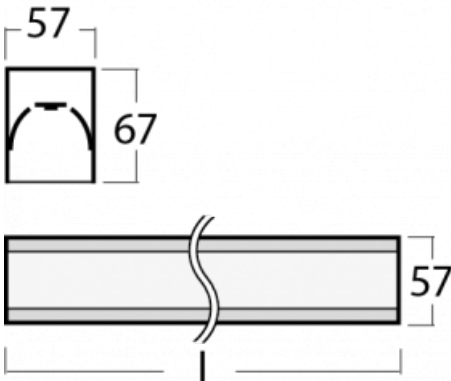

Luminaire

Lina60-S

04S-200K-35GED/830, S

Type of installation	Recessed, Surface, Wall mounted, Suspended, 3 circuit track
Light distribution	Direct
Luminaire shape	Linear
Colour of the luminaires	Silver
Material	Aluminium
Lifetime	L90/B50 50 000 hours
Warranty	5 years
Description of luminaires	Luminaire recessed/surface/wall mounted/suspended/3 circuit track
Dimensions (l × w × h mm)	1964 mm × 57 mm × 67 mm
Light source	LED MODUL
DIR optical system	Opal diffuser
Luminous flux*	3560 lm
Colour Temperature	3000 K warm white
Luminous efficacy	137 lm/W
MacAdam Light source	2
Colour rendering index	80
UGR max. X=4H Y=8H, ρ=70,50,20	24.9

You will appreciate the L-Click system on the Lina60-S luminaire with a direct light distribution, which effectively saves you both time and money. How? The module simply clicks into the profile, so a lot of work is saved during assembly. This solution also prevents the direct touch of the LED technology and lengthens its operating life. The Lina60-S lighting system can be assembled creating endless lines and a big variety of shapes. In addition to great power output, the luminaire also has a great price. It will find its use in commercial, social and public spaces.

Technical drawing

Curve

Luminaire power input* 25.9 W

Connection of the luminaires DALI

Electrical voltage 220-240V

Frequency 50/60Hz

⊕ CE IP 40

*±10 %

00-00355, K
cable 5x0,75 2000mm,
transparent

00-00356, K
cable 5x0,75 4000mm,
transparent

00-00357, K
cable 5x0,75 6000mm,
transparent

00-00363, K
cable 5x1,5 2000mm

00-00364, K
cable 5x1,5 4000mm

00-00365, K
cable 5x1,5 6000mm