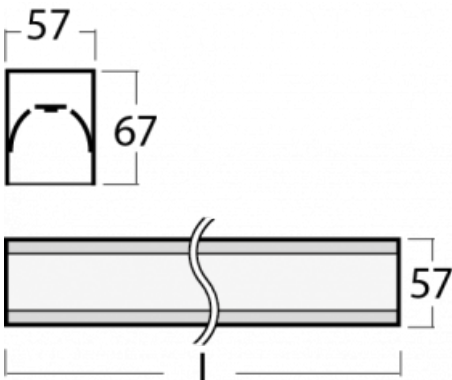

# Lina60-S

04S-200K-35GED/830, S

EPD®

You will appreciate the L-Click system on the Lina60-S luminaire with a direct light distribution, which effectively saves you both time and money. How? The module simply clicks into the profile, so a lot of work is saved during assembly. This solution also prevents the direct touch of the LED technology and lengthens its operating life. The Lina60-S lighting system can be assembled creating endless lines and a big variety of shapes. In addition to great power output, the luminaire also has a great price. It will find its use in commercial, social and public spaces.

## Technical drawing

Type of installation	Recessed, Surface, Wall mounted, Suspended, 3 circuit track
Light distribution	Direct
Luminaire shape	Linear
Colour of the luminaires	Silver
Material	Aluminium
Lifetime	L90/B50 50 000 hours
Warranty	5 years
Description of luminaires	Luminaire recessed/surface/wall mounted/suspended/3 circuit track
Dimensions	1964 mm × 57 mm × 67 mm
Light source	LED MODUL
Type of optical system	Opal diffuser
Luminous flux*	3560 lm
Colour Temperature	3000 K warm white
Luminous efficacy	137 lm/W
MacAdam Light source	2
Colour rendering index	80
UGR max. X=4H Y=8H, ρ=70,50,20	24.9

**00-00355, K**  
cable 5x0,75 2000mm

**00-00356, K**  
cable 5x0,75 4000mm

**00-00357, K**  
cable 5x0,75 6000mm

**00-00363, K**  
cable 5x1,5 2000mm

**00-00364, K**  
cable 5x1,5 4000mm

**00-00365, K**  
cable 5x1,5 6000mm