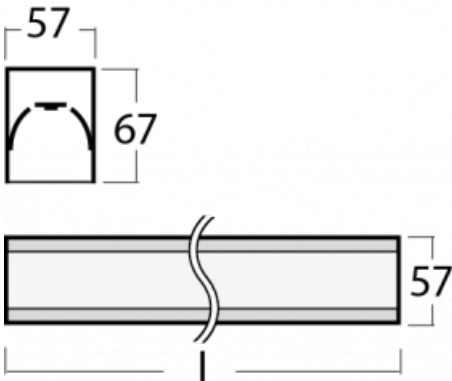

Luminaire

Lina60-S

04S-200K-30GGTD/840, W

You will appreciate the L-Click system on the Lina60-S luminaire with a direct light distribution, which effectively saves you both time and money. How? The module simply clicks into the profile, so a lot of work is saved during assembly. This solution also prevents the direct touch of the LED technology and lengthens its operating life. The Lina60-S lighting system can be assembled creating endless lines and a big variety of shapes. In addition to great power output, the luminaire also has a great price. It will find its use in commercial, social and public spaces.

Technical drawing

Type of installation	Recessed, Surface, Wall mounted, Suspended, 3 circuit track
Light distribution	Direct
Luminaire shape	Linear
Colour of the luminaires	White
Material	Aluminium
Lifetime	L90/B50 50 000 hours
Warranty	5 years
Description of luminaires	Luminaire recessed/surface/wall mounted/suspended/3 circuit track
Dimensions (l × w × h mm)	1683 mm × 57 mm × 67 mm
Light source	LED MODUL
DIR optical system	Opal diffuser
Luminous flux*	4910 lm
Colour Temperature	4000 K cool white
Luminous efficacy	132 lm/W
MacAdam Light source	2
Colour rendering index	80
UGR max. X=4H Y=8H, ρ=70,50,20	26.6

Installation instructions

Photos

Accessories

00-00300, N
wire suspension
2000mm

00-00301, N
wire suspension
4000mm

00-00302, N
wire suspension
6000mm

00-00354, W
cable 5x0,75 1000mm,
white

00-00355, W
cable 5x0,75 2000mm,
white

00-00356, W
cable 5x0,75 4000mm,
white

00-00357, W
cable 5x0,75 6000mm,
white

00-00363, K
cable 5x1,5 2000mm

00-00364, K
cable 5x1,5 4000mm

00-00365, K
cable 5x1,5 6000mm

00-00366, K
cable 7x0,75 2000mm

00-00367, K
cable 7x0,75 4000mm