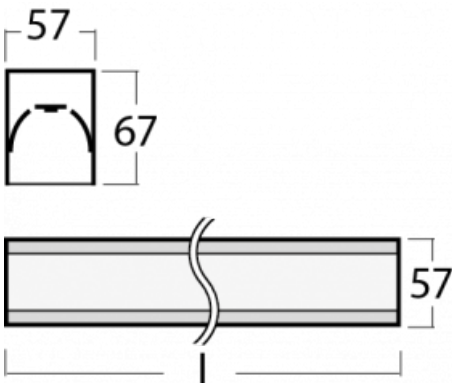

Luminaire

Lina60-S

04S-200K-30GGTD/840, B

EPD®

You will appreciate the L-Click system on the Lina60-S luminaire with a direct light distribution, which effectively saves you both time and money. How? The module simply clicks into the profile, so a lot of work is saved during assembly. This solution also prevents the direct touch of the LED technology and lengthens its operating life. The Lina60-S lighting system can be assembled creating endless lines and a big variety of shapes. In addition to great power output, the luminaire also has a great price. It will find its use in commercial, social and public spaces.

Technical drawing

Type of installation	Recessed, Surface, Wall mounted, Suspended, 3 circuit track
Light distribution	Direct
Luminaire shape	Linear
Colour of the luminaires	Black
Material	Aluminium
Lifetime	L90/B50 50 000 hours
Warranty	5 years
Description of luminaires	Luminaire recessed/surface/wall mounted/suspended/3 circuit track
Dimensions	1683 mm × 57 mm × 67 mm
Light source	LED MODUL
Type of optical system	Opal diffuser
Luminous flux*	4910 lm
Colour Temperature	4000 K cool white
Luminous efficacy	132 lm/W
MacAdam Light source	2
Colour rendering index	80
UGR max. X=4H Y=8H, ρ=70,50,20	26.6

Installation instructions

Photos

Accessories

00-00300, N
wire suspension
2000mm

00-00301, N
wire suspension
4000mm

00-00302, N
wire suspension
6000mm

00-00354, K
cable 5x0,75 1000mm

00-00355, K
cable 5x0,75 2000mm

00-00356, K
cable 5x0,75 4000mm

00-00357, K
cable 5x0,75 6000mm

00-00363, K
cable 5x1,5 2000mm

00-00364, K
cable 5x1,5 4000mm

00-00365, K
cable 5x1,5 6000mm

00-00366, K
cable 7x0,75 2000mm

00-00367, K
cable 7x0,75 4000mm