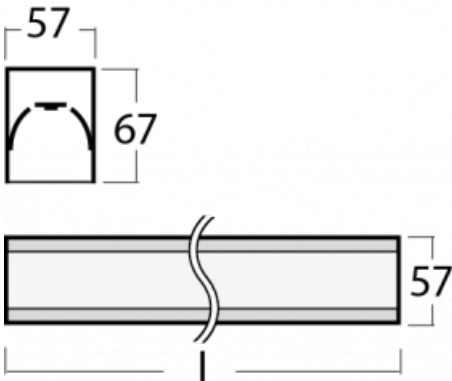

Luminaire

Lina60-S

04S-200K-30GGTD/830, W

You will appreciate the L-Click system on the Lina60-S luminaire with a direct light distribution, which effectively saves you both time and money. How? The module simply clicks into the profile, so a lot of work is saved during assembly. This solution also prevents the direct touch of the LED technology and lengthens its operating life. The Lina60-S lighting system can be assembled creating endless lines and a big variety of shapes. In addition to great power output, the luminaire also has a great price. It will find its use in commercial, social and public spaces.

Technical drawing

Type of installation	Recessed, Surface, Wall mounted, Suspended, 3 circuit track
Light distribution	Direct
Luminaire shape	Linear
Colour of the luminaires	White
Material	Aluminium
Lifetime	L90/B50 50 000 hours
Warranty	5 years
Description of luminaires	Luminaire recessed/surface/wall mounted/suspended/3 circuit track
Dimensions (l × w × h mm)	1683 mm × 57 mm × 67 mm
Weight	4 kg
Light source	LED MODUL
DIR optical system	Opal diffuser
Luminous flux*	4670 lm
Colour Temperature	3000 K warm white
Luminous efficacy	126 lm/W
MacAdam Light source	2
Colour rendering index	80
UGR max. X=4H Y=8H, ρ=70,50,20	26.4

Installation instructions

Photos

Accessories

00-00300, N
wire suspension
2000mm

00-00301, N
wire suspension
4000mm

00-00302, N
wire suspension
6000mm

00-00354, W
cable 5x0,75 1000mm,
white

00-00355, W
cable 5x0,75 2000mm,
white

00-00356, W
cable 5x0,75 4000mm,
white

00-00357, W
cable 5x0,75 6000mm,
white

00-00363, K
cable 5x1,5 2000mm

00-00364, K
cable 5x1,5 4000mm

00-00365, K
cable 5x1,5 6000mm

00-00366, K
cable 7x0,75 2000mm

00-00367, K
cable 7x0,75 4000mm