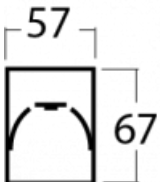

Technical drawing

Type of installation	Recessed, Surface, Wall mounted, Suspended, 3 circuit track

Light distribution	Direct

Luminaire shape	Linear

Colour of the luminaires	Silver

Material	Aluminium

Lifetime	L90/B50 50 000 hours

Warranty	5 years

Description of luminaires	Luminaire recessed/surface/wall mounted/suspended/3 circuit track

Dimensions	1683 mm × 57 mm × 67 mm

Weight	4.2 kg

Light source	LED MODUL

Type of optical system	Opal diffuser

Luminous flux*	4910 lm

Colour Temperature	4000 K cool white

Luminous efficacy	132 lm/W

MacAdam Light source	2

Colour rendering index	80

UGR max. X=4H Y=8H, ρ=70,50,20	26.6