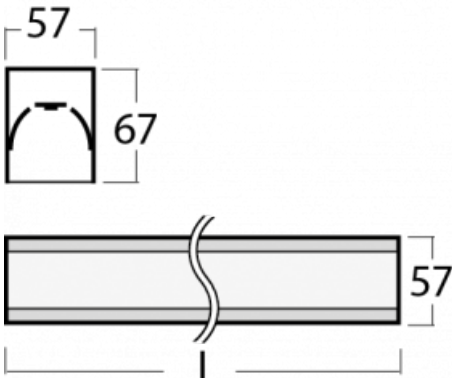

Luminaire

Lina60-S

04S-200K-30GGE/830, S

EPD®

You will appreciate the L-Click system on the Lina60-S luminaire with a direct light distribution, which effectively saves you both time and money. How? The module simply clicks into the profile, so a lot of work is saved during assembly. This solution also prevents the direct touch of the LED technology and lengthens its operating life. The Lina60-S lighting system can be assembled creating endless lines and a big variety of shapes. In addition to great power output, the luminaire also has a great price. It will find its use in commercial, social and public spaces.

Technical drawing

| | |
|-----------------------------------|---|
| Type of installation | Recessed, Surface, Wall mounted, Suspended, 3 circuit track |
| Light distribution | Direct |
| Luminaire shape | Linear |
| Colour of the luminaires | Silver |
| Material | Aluminium |
| Lifetime | L90/B50 50 000 hours |
| Warranty | 5 years |
| Description of luminaires | Luminaire recessed/surface/wall mounted/suspended/3 circuit track |
| Dimensions | 1683 mm × 57 mm × 67 mm |
| Weight | 4 kg |
| Light source | LED MODUL |
| Type of optical system | Opal diffuser |
| Luminous flux* | 4670 lm |
| Colour Temperature | 3000 K warm white |
| Luminous efficacy | 126 lm/W |
| MacAdam Light source | 2 |
| Colour rendering index | 80 |
| UGR max. X=4H Y=8H, ρ=70,50,20 | 26.4 |

04-21303, S
pendant profile for track
luminaires; l = 1122mm

04-21307, S
pendant profile for track
luminaires; l = 2242mm