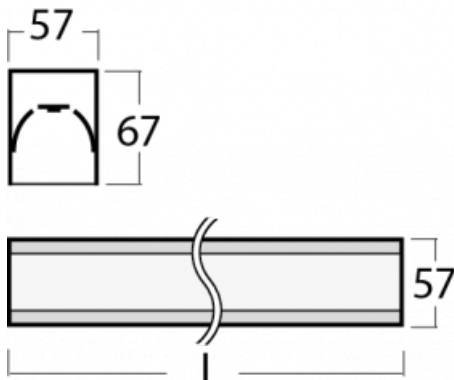

Luminaire

Lina60-S

04S-200K-30GGD/840, B

You will appreciate the L-Click system on the Lina60-S luminaire with a direct light distribution, which effectively saves you both time and money. How? The module simply clicks into the profile, so a lot of work is saved during assembly. This solution also prevents the direct touch of the LED technology and lengthens its operating life. The Lina60-S lighting system can be assembled creating endless lines and a big variety of shapes. In addition to great power output, the luminaire also has a great price. It will find its use in commercial, social and public spaces.

Technical drawing

Type of installation	Recessed, Surface, Wall mounted, Suspended, 3 circuit track
Light distribution	Direct
Luminaire shape	Linear
Colour of the luminaires	Black
Material	Aluminium
Lifetime	L90/B50 50 000 hours
Warranty	5 years
Description of luminaires	Luminaire recessed/surface/wall mounted/suspended/3 circuit track
Dimensions (l × w × h mm)	1683 mm × 57 mm × 67 mm
Weight	3.4 kg
Light source	LED MODUL
DIR optical system	Opal diffuser
Luminous flux*	4910 lm
Colour Temperature	4000 K cool white
Luminous efficacy	132 lm/W
MacAdam Light source	2
Colour rendering index	80
UGR max. X=4H Y=8H, ρ=70,50,20	26.6

Curve

Luminaire power input* 37.2 W

Connection of the luminaires DALI

Electrical voltage 220-240V

Frequency 50/60Hz

⊕ CE IP 40

*±10 %

Downloads

00-00356, B
cable 5x0,75 4000mm,
black

00-00357, B
cable 5x0,75 6000mm,
black

00-00363, K
cable 5x1,5 2000mm

00-00364, K
cable 5x1,5 4000mm

00-00365, K
cable 5x1,5 6000mm

00-00366, K
cable 7x0,75 2000mm

00-00367, K
cable 7x0,75 4000mm