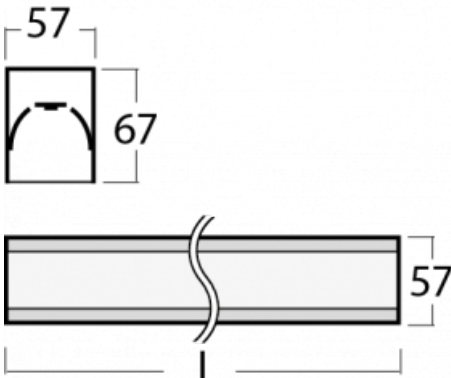

Technical drawing