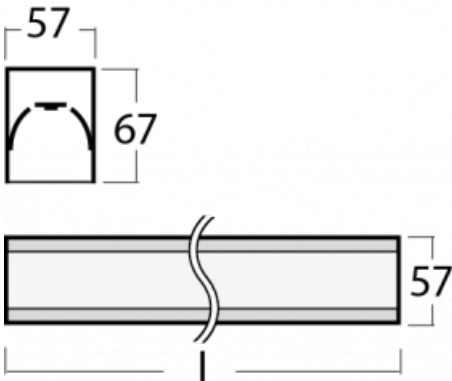

Luminaire

Lina60-S

04S-200K-30GETD/830, W

You will appreciate the L-Click system on the Lina60-S luminaire with a direct light distribution, which effectively saves you both time and money. How? The module simply clicks into the profile, so a lot of work is saved during assembly. This solution also prevents the direct touch of the LED technology and lengthens its operating life. The Lina60-S lighting system can be assembled creating endless lines and a big variety of shapes. In addition to great power output, the luminaire also has a great price. It will find its use in commercial, social and public spaces.

Technical drawing

Type of installation	Recessed, Surface, Wall mounted, Suspended, 3 circuit track
Light distribution	Direct
Luminaire shape	Linear
Colour of the luminaires	White
Material	Aluminium
Lifetime	L90/B50 50 000 hours
Warranty	5 years
Description of luminaires	Luminaire recessed/surface/wall mounted/suspended/3 circuit track
Dimensions (l × w × h mm)	1683 mm × 57 mm × 67 mm
Light source	LED MODUL
DIR optical system	Opal diffuser
Luminous flux*	3050 lm
Colour Temperature	3000 K warm white
Luminous efficacy	137 lm/W
MacAdam Light source	2
Colour rendering index	80
UGR max. X=4H Y=8H, ρ=70,50,20	24.9

Installation instructions

Photos

Accessories

00-00300, N
wire suspension
2000mm

00-00301, N
wire suspension
4000mm

00-00302, N
wire suspension
6000mm

00-00354, W
cable 5x0,75 1000mm,
white

00-00355, W
cable 5x0,75 2000mm,
white

00-00356, W
cable 5x0,75 4000mm,
white

00-00357, W
cable 5x0,75 6000mm,
white

00-00363, K
cable 5x1,5 2000mm

00-00364, K
cable 5x1,5 4000mm

00-00365, K
cable 5x1,5 6000mm

00-00366, K
cable 7x0,75 2000mm

00-00367, K
cable 7x0,75 4000mm