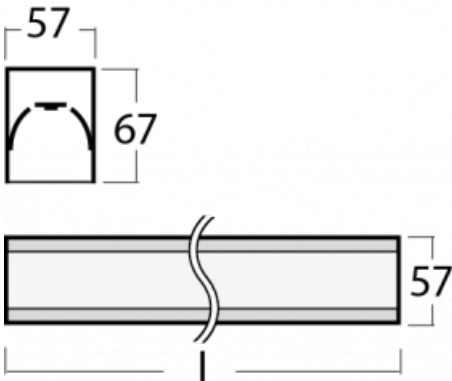

# Lina60-S

04S-200K-30GEM/840, S

You will appreciate the L-Click system on the Lina60-S luminaire with a direct light distribution, which effectively saves you both time and money. How? The module simply clicks into the profile, so a lot of work is saved during assembly. This solution also prevents the direct touch of the LED technology and lengthens its operating life. The Lina60-S lighting system can be assembled creating endless lines and a big variety of shapes. In addition to great power output, the luminaire also has a great price. It will find its use in commercial, social and public spaces.

## Technical drawing

Type of installation	Recessed, Surface, Wall mounted, Suspended, 3 circuit track
Light distribution	Direct
Luminaire shape	Linear
Colour of the luminaires	Silver
Material	Aluminium
Lifetime	L90/B50 50 000 hours
Warranty	2 years
Description of luminaires	Luminaire recessed/surface/wall mounted/suspended/3 circuit track
Dimensions (l × w × h mm)	1683 mm × 57 mm × 67 mm
Weight	4.2 kg
Light source	LED MODUL
DIR optical system	Opal diffuser
Luminous flux*	3200 lm
Colour Temperature	4000 K cool white
Luminous efficacy	144 lm/W
MacAdam Light source	2
Colour rendering index	80
UGR max. X=4H Y=8H, ρ=70,50,20	25.1

**04-20900, F**  
bracket for installation  
of suspended type of  
profile as recessed  
trimless

**04-21303, S**  
pendant profile for track  
luminaires; l = 1122mm

**04-21307, S**  
pendant profile for track  
luminaires; l = 2242mm