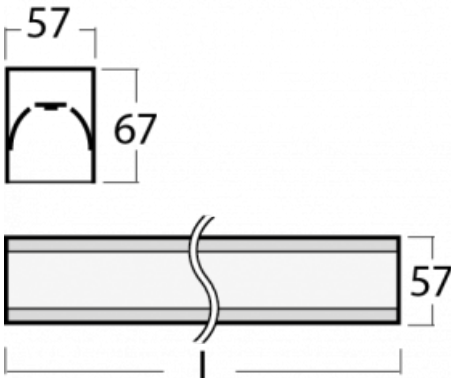

# Lina60-S

04S-200K-30GEM/830, S

|                                   |   |
|-----------------------------------|---|
| Type of installation              | Recessed, Surface, Wall mounted, Suspended, 3 circuit track       |
| Light distribution                | Direct  |
| Luminaire shape                   | Linear  |
| Colour of the luminaires          | Silver  |
| Material                          | Aluminium   |
| Lifetime                          | L90/B50 50 000 hours  |
| Warranty                          | 2 years   |
| Description of luminaires         | Luminaire recessed/surface/wall mounted/suspended/3 circuit track |
| Dimensions (l × w × h mm)         | 1683 mm × 57 mm × 67 mm   |
| Weight                            | 4.1 kg  |
| Light source                      | LED MODUL   |
| DIR optical system                | Opal diffuser   |
| Luminous flux*                    | 3050 lm   |
| Colour Temperature                | 3000 K warm white   |
| Luminous efficacy                 | 137 lm/W  |
| MacAdam Light source              | 2   |
| Colour rendering index            | 80  |
| UGR max. X=4H<br>Y=8H, ρ=70,50,20 | 24.9  |

You will appreciate the L-Click system on the Lina60-S luminaire with a direct light distribution, which effectively saves you both time and money. How? The module simply clicks into the profile, so a lot of work is saved during assembly. This solution also prevents the direct touch of the LED technology and lengthens its operating life. The Lina60-S lighting system can be assembled creating endless lines and a big variety of shapes. In addition to great power output, the luminaire also has a great price. It will find its use in commercial, social and public spaces.

## Technical drawing

**04-20900, F**  
bracket for installation  
of suspended type of  
profile as recessed  
trimless

**04-21303, S**  
pendant profile for track  
luminaires; l = 1122mm

**04-21307, S**  
pendant profile for track  
luminaires; l = 2242mm