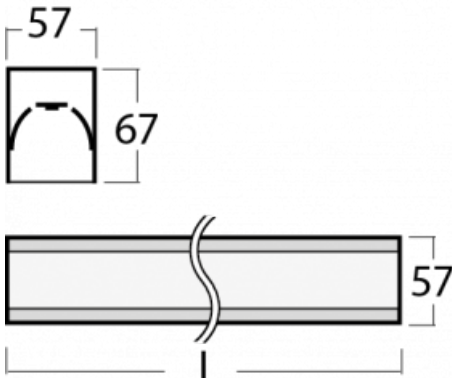

Luminaire

Lina60-S

04S-200K-30GEE/840, S

EPD®

You will appreciate the L-Click system on the Lina60-S luminaire with a direct light distribution, which effectively saves you both time and money. How? The module simply clicks into the profile, so a lot of work is saved during assembly. This solution also prevents the direct touch of the LED technology and lengthens its operating life. The Lina60-S lighting system can be assembled creating endless lines and a big variety of shapes. In addition to great power output, the luminaire also has a great price. It will find its use in commercial, social and public spaces.

Technical drawing

Type of installation	Recessed, Surface, Wall mounted, Suspended, 3 circuit track
----------------------	---

Light distribution	Direct
--------------------	--------

Luminaire shape	Linear
-----------------	--------

Description of luminaires	Luminaire recessed/surface/wall mounted/suspended/3 circuit track
---------------------------	---

Dimensions	1683 mm × 57 mm × 67 mm
------------	-------------------------

Weight	3.9 kg
--------	--------

04-21303, S
pendant profile for track
luminaires; l = 1122mm

04-21307, S
pendant profile for track
luminaires; l = 2242mm