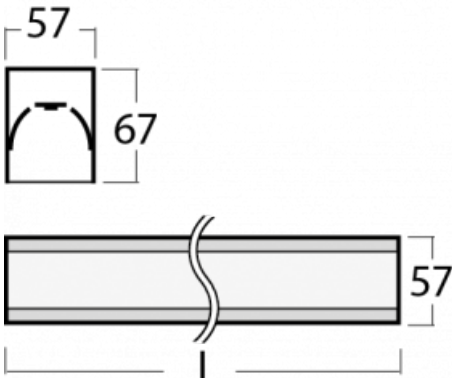

Luminaire

Lina60-S

04S-200K-30GEE/830, S

EPD®

You will appreciate the L-Click system on the Lina60-S luminaire with a direct light distribution, which effectively saves you both time and money. How? The module simply clicks into the profile, so a lot of work is saved during assembly. This solution also prevents the direct touch of the LED technology and lengthens its operating life. The Lina60-S lighting system can be assembled creating endless lines and a big variety of shapes. In addition to great power output, the luminaire also has a great price. It will find its use in commercial, social and public spaces.

Technical drawing

Type of installation	Recessed, Surface, Wall mounted, Suspended, 3 circuit track
----------------------	---

Light distribution	Direct
--------------------	--------

Luminaire shape	Linear
-----------------	--------

Description of luminaires	Luminaire recessed/surface/wall mounted/suspended/3 circuit track
---------------------------	---

Dimensions	1683 mm × 57 mm × 67 mm
------------	-------------------------

Weight	4 kg
--------	------

04-21303, S
pendant profile for track
luminaires; l = 1122mm

04-21307, S
pendant profile for track
luminaires; l = 2242mm