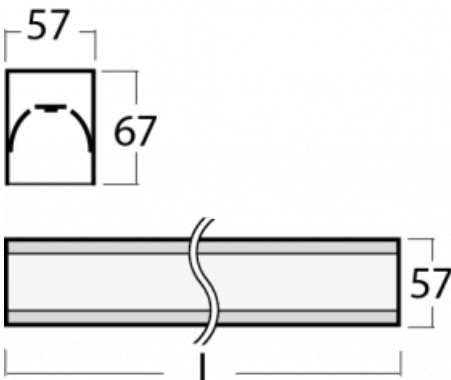

# Lina60-S

04S-200K-30GED/840, B

EPD®

You will appreciate the L-Click system on the Lina60-S luminaire with a direct light distribution, which effectively saves you both time and money. How? The module simply clicks into the profile, so a lot of work is saved during assembly. This solution also prevents the direct touch of the LED technology and lengthens its operating life. The Lina60-S lighting system can be assembled creating endless lines and a big variety of shapes. In addition to great power output, the luminaire also has a great price. It will find its use in commercial, social and public spaces.

## Technical drawing

Type of installation	Recessed, Surface, Wall mounted, Suspended, 3 circuit track
----------------------	---

Light distribution	Direct
--------------------	--------

Luminaire shape	Linear
-----------------	--------

Description of luminaires	Luminaire recessed/surface/wall mounted/suspended/3 circuit track
---------------------------	---

Dimensions	1683 mm × 57 mm × 67 mm
------------	-------------------------

Weight	4 kg
--------	------